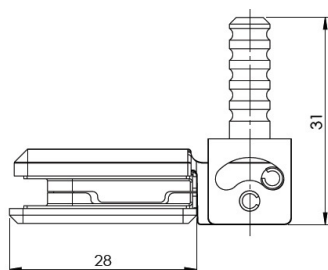

PRODUCT SHEET

Description:

Door Hinge "Bonsai", Wood/Glass or Wood/HPL, Brass Black Matt For 4-6mm Glass Door & 12mm Cabinet Side, 92/182DG Opening,, Load Capacity: 5 kg. Per Hinge, Max Door Size: 600x2000x6mm

Item number:

15.06.531-0

Units	Box	Carton	HS Code	Barcode
Pcs.	1	100	8302100090	
				5704866512299

Standard opening angle: -1° to 92°

SISO A/S

Mileparken 11
DK-2740 Skovlunde
Denmark
VAT: DK 24786013

Phone +45 45 830 900