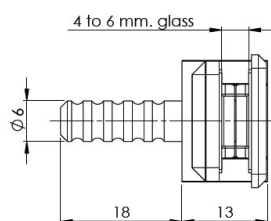

PRODUCT SHEET

Description:

Door Hinge "Bonsai", Wood/Glass or Wood/HPL, Brass Black Matt For 4-6mm Glass Door & 12mm Cabinet Side, 92/182DG Opening,, Load Capacity: 5 kg. Per Hinge, Max Door Size: 600x2000x6mm

Item number:

15.06.531-0

Units	Box	Carton	HS Code	Barcode
Pcs.	1	100	8302100090	
				5704866512299

Standard opening angle: -1° to 92°

SISO A/S

Mileparken 11
DK-2740 Skovlunde
Denmark
VAT: DK 24786013

Phone +45 45 830 900