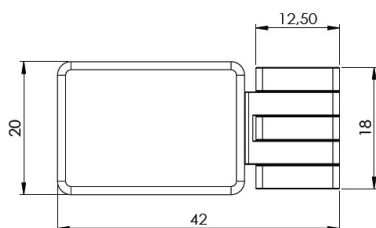

PRODUCT SHEET

Description:

Door Hinge "Bonsai", Wood/Glass or Wood/HPL, Brass Black Matt For 4-6mm Glass Door & 12mm Cabinet Side, 92/182DG Opening,, Load Capacity: 5 kg. Per Hinge, Max Door Size: 600x2000x6mm

Item number:

15.06.531-0

Units	Box	Carton	HS Code	Barcode
Pcs.	1	100	8302100090	
				5704866512299

Standard opening angle: -1° to 92°

SISO A/S

Mileparken 11
DK-2740 Skovlunde
Denmark
VAT: DK 24786013

Phone +45 45 830 900