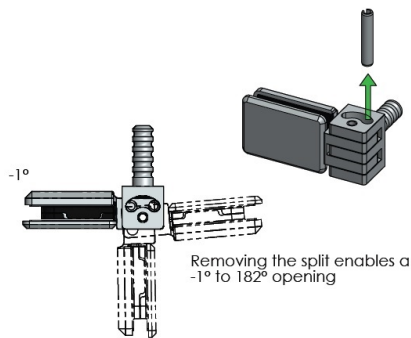

PRODUCT SHEET

Description:

Door Hinge "Bonsai", Wood/Glass or Wood/HPL, Brass Black Matt For 4-6mm Glass Door & 12mm Cabinet Side, 92/182DG Opening,, Load Capacity: 5 kg. Per Hinge, Max Door Size: 600x2000x6mm

Item number:

15.06.531-0

Units	Box	Carton	HS Code	Barcode
Pcs.	1	100	8302100090	
				5704866512299

Standard opening angle: -1° to 92°

SISO A/S

Mileparken 11
DK-2740 Skovlunde
Denmark
VAT: DK 24786013

Phone +45 45 830 900